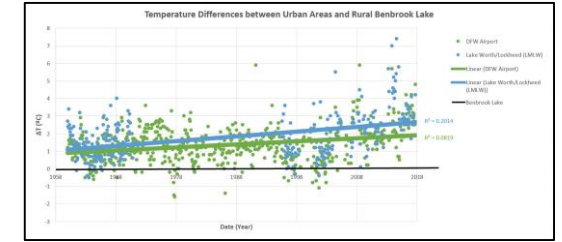

Case Study of Urban Heat Islands in Fort Worth, Texas

Makenna Barbara makenna.barbara@tcu.edu

Advisors: Becky Johnson (ENSC), Tamie Morgan (GEOL), Becky Bittle (ENGR)

Introduction

Results

WORK IN PROGRESS

Conclusion