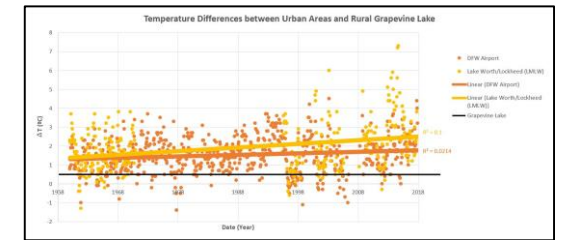

Case Study of Urban Heat Islands in Fort Worth, Texas

Makenna Barbara makenna.barbara@tcu.edu

Advisors: Becky Johnson (ENSC), Tamie Morgan (GEOL), Becky Bittle (ENGR)

Introduction

Results

WORK IN PROGRESS

Conclusion